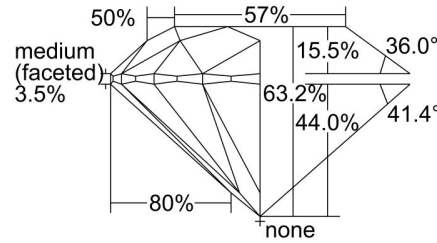

GIA NATURAL DIAMOND GRADING REPORT

February 10, 2022  
 GIA Report Number ..... 7421240653  
 Shape and Cutting Style ..... Round Brilliant  
 Measurements ..... 8.01 - 8.05 x 5.08 mm

GRADING RESULTS

Carat Weight ..... 2.01 carat  
 Color Grade ..... J  
 Clarity Grade ..... SI2  
 Cut Grade ..... Excellent

PROPORTIONS

Profile to actual proportions

CLARITY CHARACTERISTICS

KEY TO SYMBOLS\*

-  Feather
-  Twinning Wisp
-  Crystal

\* Red symbols denote internal characteristics (inclusions). Green or black symbols denote external characteristics (blemishes). Diagram is an approximate representation of the diamond, and symbols shown indicate type, position, and approximate size of clarity characteristics. All clarity characteristics may not be shown. Details of finish are not shown.