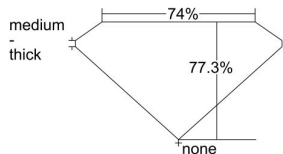

GIA®

FACSIMILE

GIA REPORT 7421290571

Verify this report at GIA.edu

GIA NATURAL DIAMOND DOSSIER®

February 10, 2022
GIA Report Number 7421290571
Shape and Cutting Style ..... Square Modified Brilliant
Measurements ..... 4.27 x 4.25 x 3.28 mm

GRADING RESULTS

Carat Weight ..... 0.50 carat
Color Grade L
Clarity Grade VVS1

ADDITIONAL GRADING INFORMATION

Polish ..... Very Good
Symmetry ..... Good
Fluorescence ..... Faint
Clarity Characteristics..... Pinpoint, Cavity
Inscription(s): GIA 7421290571

PROPORTIONS

Profile not to actual proportions

GRADING SCALES

GIA COLOR SCALE		GIA CLARITY SCALE			
COLORLESS	D	VERY VERY SLIGHTLY INCLUDED	FLAWLESS		
	E		INTERNALLY FLAWLESS		
	F		VVS₁		
	NEAR COLORLESS	G	VERY SLIGHTLY INCLUDED	VVS₂	
		H		VS₁	
		FAINT	I	SLIGHTLY INCLUDED	VS₂
			J		SI₁
			K		SI₂
	LIGHT	L	INCLUDED	I₁	
		M		I₂	
N		I₃			
O					
P					
Q					
R