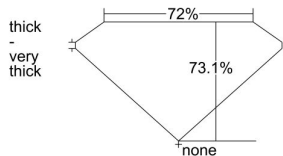

GIA®

FACSIMILE

GIA REPORT 7421472426

Verify this report at GIA.edu

GIA NATURAL DIAMOND DOSSIER®

February 23, 2022
GIA Report Number 7421472426
Shape and Cutting Style ..... Square Modified Brilliant
Measurements ..... 4.49 x 4.34 x 3.17 mm

GRADING RESULTS

Carat Weight ..... 0.54 carat
Color Grade ..... G
Clarity Grade VVS1

ADDITIONAL GRADING INFORMATION

Polish ..... Excellent
Symmetry ..... Very Good
Fluorescence ..... None
Clarity Characteristics ..... Cloud
Inscription(s): GIA 7421472426

PROPORTIONS

Profile not to actual proportions

GRADING SCALES

GIA COLOR SCALE		GIA CLARITY SCALE				
COLORLESS	D	VERY VERY SLIGHTLY INCLUDED	FLAWLESS			
	E		INTERNALLY FLAWLESS			
	F		VVS₁			
	NEAR COLORLESS	G	VERY SLIGHTLY INCLUDED	VVS₂		
		H		VS₁		
		FAINT	I	SLIGHTLY INCLUDED	VS₂	
			J		SI₁	
			LIGHT	K	INCLUDED	SI₂
	L	I₁				
	M	I₂				
N	NOT GRADED	I₃				
O						
P						
Q						
R						
S						
T						
U						
V						
W						
X						
Y						
Z