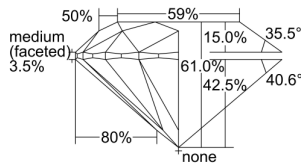

GIA®

FACSIMILE

GIA REPORT 7421519781

Verify this report at GIA.edu

GIA NATURAL DIAMOND DOSSIER®

March 04, 2022
GIA Report Number **7421519781**
Shape and Cutting Style ..... **Round Brilliant**
Measurements ..... **3.70 - 3.71 x 2.26 mm**

GRADING RESULTS

Carat Weight ..... **0.19 carat**
Color Grade ..... **F**
Clarity Grade **VVS2**
Cut Grade ..... **Excellent**

ADDITIONAL GRADING INFORMATION

Polish ..... **Excellent**
Symmetry ..... **Excellent**
Fluorescence ..... **None**
Clarity Characteristics ..... **Feather**
Inscription(s): **GIA 7421519781**

PROPORTIONS

Profile to actual proportions

GRADING SCALES

GIA COLOR SCALE

COLORED	D
	E
	F
	G
	H
	I
	J
NEAR COLORLESS	K
	L
Faint	M
	N
	O
	P
	Q
	R
	S
	T
	U
	V
	W
	X
	Y
Light	Z

GIA CLARITY SCALE

VERY VERY SLIGHTLY INCLUDED	FLAWLESS
	INTERNALLY FLAWLESS
VERY SLIGHTLY INCLUDED	VVS₁
	VVS₂
SLIGHTLY INCLUDED	VS₁
	VS₂
INCLUDED	I₁
	I₂
	I₃

GIA CUT SCALE

EXCELLENT
VERY GOOD
GOOD
FAIR
POOR