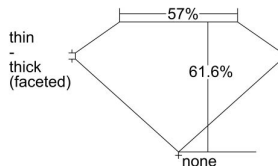

GIA®

FACSIMILE

GIA REPORT 7421697805

Verify this report at GIA.edu

GIA NATURAL DIAMOND DOSSIER®

March 21, 2022
GIA Report Number **7421697805**
Shape and Cutting Style ..... **Pear Brilliant**
Measurements ..... **8.14 x 4.92 x 3.04 mm**

GRADING RESULTS

Carat Weight ..... **0.70 carat**
Color Grade ..... **D**
Clarity Grade **VVS2**

ADDITIONAL GRADING INFORMATION

Polish ..... **Excellent**
Symmetry ..... **Very Good**
Fluorescence ..... **Medium Blue**
Clarity Characteristics ..... **Pinpoint**
Inscription(s): **GIA 7421697805**

PROPORTIONS

Profile not to actual proportions

GRADING SCALES

GIA COLOR SCALE		GIA CLARITY SCALE			
COLORLESS	D	VERY VERY SLIGHTLY INCLUDED	FLAWLESS		
	E		INTERNALLY FLAWLESS		
	F	VERY SLIGHTLY INCLUDED	VVS₁		
	G		VVS₂		
	H		VS₁		
	NEAR COLORLESS	I	SLIGHTLY INCLUDED	VS₂	
		J		SI₁	
		FAINT	K	INCLUDED	SI₂
			L		I₁
			M		I₂
VERT LIGHT	N	LIGHT	I₃		
	O				
	P				
	Q				
	R