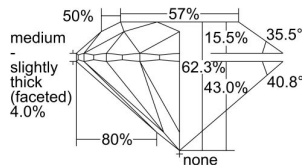

GIA®

FACSIMILE

GIA REPORT 7421708551

Verify this report at GIA.edu

GIA NATURAL DIAMOND DOSSIER®

March 16, 2022
GIA Report Number **7421708551**
Shape and Cutting Style ..... **Round Brilliant**
Measurements ..... **4.28 - 4.31 x 2.67 mm**

GRADING RESULTS

Carat Weight ..... **0.30 carat**
Color Grade ..... **K**
Clarity Grade **VS1**
Cut Grade ..... **Excellent**

ADDITIONAL GRADING INFORMATION

Polish ..... **Excellent**
Symmetry ..... **Excellent**
Fluorescence ..... **None**
Clarity Characteristics..... **Crystal, Pinpoint, Needle**
Inscription(s): **GIA 7421708551**

PROPORTIONS

Profile to actual proportions

GRADING SCALES

GIA COLOR SCALE

COLORED	D
	E
	F
	G
	H
	I
	J
NEAR COLORLESS	K
	L
	M
	N
	O
	P
	Q
	R
	S
	T
	U
	V
	W
	X
	Y
	Z

GIA CLARITY SCALE

VERY VERY SLIGHTLY INCLUDED	FLAWLESS
	INTERNALLY FLAWLESS
VERY SLIGHTLY INCLUDED	VVS₁
	VVS₂
SLIGHTLY INCLUDED	VS₁
	VS₂
INCLUDED	SI₁
	SI₂
	I₁
	I₂
	I₃

GIA CUT SCALE

EXCELLENT
VERY GOOD
GOOD
FAIR
POOR