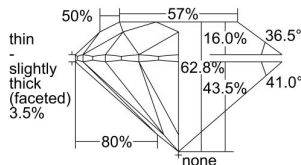

GIA®

FACSIMILE

GIA REPORT

7421708867

Verify this report at GIA.edu

GIA NATURAL DIAMOND DOSSIER®

March 23, 2022
GIA Report Number **7421708867**
Shape and Cutting Style ..... **Round Brilliant**
Measurements ..... **4.69 - 4.71 x 2.95 mm**

GRADING RESULTS

Carat Weight ..... **0.40 carat**
Color Grade ..... **H**
Clarity Grade **S11**
Cut Grade ..... **Excellent**

ADDITIONAL GRADING INFORMATION

Polish ..... **Excellent**
Symmetry ..... **Excellent**
Fluorescence ..... **Faint**
Clarity Characteristics..... **Crystal, Feather, Cloud, Cavity**
Inscription(s): **GIA 7421708867**

PROPORTIONS

Profile to actual proportions

GRADING SCALES

GIA COLOR SCALE

COLORLESS	D
	E
	F
	G
	H
NEAR COLORLESS	I
	J
	K
	L
FAIN	M
	N
	O
	P
VERY LIGHT	Q
	R
	S
	T
	U
	V
	W
	X
	Y
LIGHT	Z

GIA CLARITY SCALE

VERY VERY SLIGHTLY INCLUDED	FLAWLESS
	INTERNALLY FLAWLESS
VERY SLIGHTLY INCLUDED	VVS₁
	VVS₂
SLIGHTLY INCLUDED	VS₁
	VS₂
INCLUDED	SI₁
	SI₂
	I₁
	I₂
	I₃

GIA CUT SCALE

EXCELLENT
VERY GOOD
GOOD
FAIR
POOR