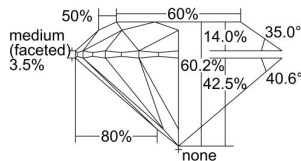

GIA®

FACSIMILE

GIA NATURAL DIAMOND DOSSIER®

April 04, 2022
GIA Report Number 7421739154
Shape and Cutting Style ..... Round Brilliant
Measurements ..... 5.80 - 5.84 x 3.51 mm

GRADING RESULTS

Carat Weight ..... 0.73 carat
Color Grade ..... E
Clarity Grade S11
Cut Grade ..... Excellent

ADDITIONAL GRADING INFORMATION

Polish ..... Excellent
Symmetry ..... Excellent
Fluorescence ..... None
Clarity Characteristics..... Crystal, Cloud
Inscription(s): GIA 7421739154

GIA REPORT 7421739154

Verify this report at GIA.edu

PROPORTIONS

Profile to actual proportions

GRADING SCALES

GIA COLOR SCALE	GIA CLARITY SCALE	GIA CUT SCALE	
D	FLAWLESS	EXCELLENT	
E	INTERNALLY FLAWLESS		
F		VVS₁	VERY GOOD
G	VVS₂		
H	VS₁	GOOD	
I	VS₂		
J	S1₁	FAIR	
K	S1₂		
L	I₁	POOR	
M	I₂		
N	I₃		
O			
P			
Q			
R			
S			
T			
U			
V			
W			
X			
Y			
Z