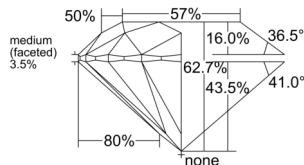

GIA®

FACSIMILE

GIA REPORT 7421885896

Verify this report at GIA.edu

GIA NATURAL DIAMOND DOSSIER®

August 14, 2025
GIA Report Number **7421885896**
Shape and Cutting Style ..... **Round Brilliant**
Measurements ..... **5.05 - 5.09 x 3.18 mm**

GRADING RESULTS

Carat Weight ..... **0.50 carat**
Color Grade ..... **E**
Clarity Grade **S11**
Cut Grade ..... **Excellent**

ADDITIONAL GRADING INFORMATION

Polish ..... **Excellent**
Symmetry ..... **Excellent**
Fluorescence ..... **Medium Yellow**
Clarity Characteristics ..... **Crystal**
Inscription(s): **GIA 7421885896**

PROPORTIONS

Profile to actual proportions