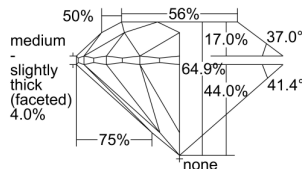

GIA®

FACSIMILE

GIA REPORT

7422097398

Verify this report at GIA.edu

GIA NATURAL DIAMOND DOSSIER®

January 25, 2022
GIA Report Number **7422097398**
Shape and Cutting Style ..... **Round Brilliant**
Measurements ..... **5.53 - 5.61 x 3.62 mm**

GRADING RESULTS

Carat Weight ..... **0.70 carat**
Color Grade ..... **I**
Clarity Grade **S12**
Cut Grade ..... **Very Good**

ADDITIONAL GRADING INFORMATION

Polish ..... **Excellent**
Symmetry ..... **Very Good**
Fluorescence ..... **None**
Clarity Characteristics..... **Crystal, Cloud**
Inscription(s): **GIA 7422097398**

PROPORTIONS

Profile to actual proportions

GRADING SCALES

GIA COLOR SCALE	GIA CLARITY SCALE	GIA CUT SCALE	
D	FLAWLESS	EXCELLENT	
E	INTERNALLY FLAWLESS		
F		VVS₁	VERY GOOD
G	VVS₂		
H	VS₁	GOOD	
I	VS₂		
J	S1₁	FAIR	
K	S1₂		
L	I₁	POOR	
M	I₂		
N	I₃		
O			
P			
Q			
R			
S			
T			
U			
V			
W			
X			
Y			
Z