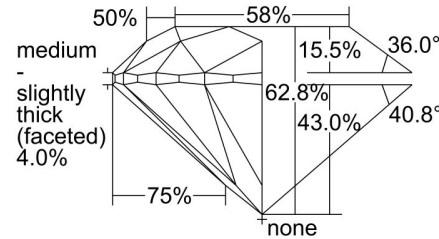

GIA NATURAL DIAMOND GRADING REPORT

April 04, 2022
GIA Report Number 7422791071
Shape and Cutting Style ..... Round Brilliant
Measurements ..... 7.23 - 7.28 x 4.56 mm

GRADING RESULTS

Carat Weight ..... 1.51 carat
Color Grade ..... K, Faint Brown
Clarity Grade VS1
Cut Grade ..... Excellent

ADDITIONAL GRADING INFORMATION

Polish ..... Excellent
Symmetry ..... Excellent
Fluorescence ..... Strong Blue
Inscription(s): GIA 7422791071
Comments: Internal graining is not shown.

PROPORTIONS

Profile to actual proportions