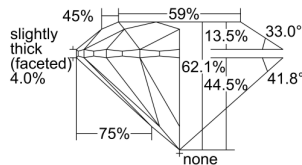

GIA®

FACSIMILE

GIA REPORT

7422886871

Verify this report at GIA.edu

GIA NATURAL DIAMOND DOSSIER®

April 01, 2022
GIA Report Number **7422886871**
Shape and Cutting Style ..... **Round Brilliant**
Measurements ..... **6.18 - 6.23 x 3.85 mm**

GRADING RESULTS

Carat Weight ..... **0.91 carat**
Color Grade ..... **H**
Clarity Grade **VS1**
Cut Grade ..... **Excellent**

ADDITIONAL GRADING INFORMATION

Polish ..... **Excellent**
Symmetry ..... **Excellent**
Fluorescence ..... **Faint**
Clarity Characteristics..... **Crystal, Pinpoint**
Inscription(s): **GIA 7422886871**

PROPORTIONS

Profile to actual proportions