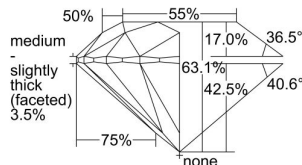

GIA®

FACSIMILE

GIA REPORT

7422984537

Verify this report at GIA.edu

GIA NATURAL DIAMOND DOSSIER®

April 08, 2022
GIA Report Number **7422984537**
Shape and Cutting Style ..... **Round Brilliant**
Measurements ..... **5.64 - 5.66 x 3.56 mm**

GRADING RESULTS

Carat Weight ..... **0.70 carat**
Color Grade ..... **L**
Clarity Grade **S12**
Cut Grade ..... **Excellent**

ADDITIONAL GRADING INFORMATION

Polish ..... **Excellent**
Symmetry ..... **Excellent**
Fluorescence ..... **Faint**
Clarity Characteristics ..... **Crystal**
Inscription(s): **GIA 7422984537**

PROPORTIONS

Profile to actual proportions