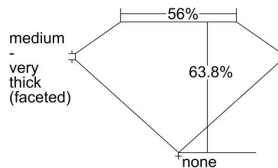

GIA®

FACSIMILE

GIA REPORT 7422996125

Verify this report at gia.edu

GIA NATURAL DIAMOND DOSSIER®

April 08, 2022
GIA Report Number **7422996125**
Shape and Cutting Style ..... **Heart Brilliant**
Measurements ..... **5.53 x 6.41 x 4.09 mm**

GRADING RESULTS

Carat Weight ..... **0.90 carat**
Color Grade ..... **G**
Clarity Grade **VS2**

ADDITIONAL GRADING INFORMATION

Polish ..... **Excellent**
Symmetry ..... **Very Good**
Fluorescence ..... **None**
Clarity Characteristics..... **Cloud, Crystal, Feather**
Inscription(s): **GIA 7422996125**

PROPORTIONS

Profile not to actual proportions

GRADING SCALES

GIA COLOR SCALE		GIA CLARITY SCALE			
COLORLESS	D	VERY VERY SLIGHTLY INCLUDED	FLAWLESS		
	E		INTERNALLY FLAWLESS		
	F		VVS₁		
	G		VVS₂		
	NEAR COLORLESS	H	VERY SLIGHTLY INCLUDED	VS₁	
		I		VS₂	
		FAINT	J	SLIGHTLY INCLUDED	I₁
			K		I₂
	L		I₃		
	LIGHT		M	INCLUDED	
N					
O					
P					
Q					
R					
LIGHT	S				
	T				
	U				
	V				
	W				
	X				
LIGHT	Y				
	Z