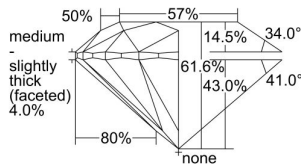

GIA®

FACSIMILE

GIA REPORT 7423519834

Verify this report at GIA.edu

GIA NATURAL DIAMOND DOSSIER®

March 08, 2022
GIA Report Number **7423519834**
Shape and Cutting Style ..... **Round Brilliant**
Measurements ..... **3.70 - 3.73 x 2.29 mm**

GRADING RESULTS

Carat Weight ..... **0.19 carat**
Color Grade ..... **E**
Clarity Grade ..... **Internally Flawless**
Cut Grade ..... **Excellent**

ADDITIONAL GRADING INFORMATION

Polish ..... **Excellent**
Symmetry ..... **Excellent**
Fluorescence ..... **None**
Clarity Characteristics..... **Minor Details of Polish**
Inspection(s): GIA 7423519834

PROPORTIONS

Profile to actual proportions

GRADING SCALES

GIA COLOR SCALE	GIA CLARITY SCALE	GIA CUT SCALE	
D	FLAWLESS	EXCELLENT	
E	INTERNALLY FLAWLESS		
F		VERY VERY SLIGHTLY INCLUDED	VERY GOOD
G	VVS₁		
H	VVS₂		
I	VS₁		GOOD
J		VS₂	
K	SLIGHTLY INCLUDED	FAIR	
L			SI₁
M	SI₂	POOR	
N	INCLUDED		
O			I₁
P		I₂	
Q	I₃		
R			
S			
T			
U			
V			
W			
X			
Y			
Z