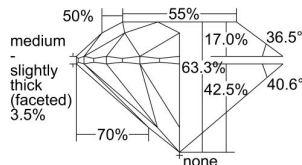

GIA®

FACSIMILE

GIA REPORT

7423760681

Verify this report at GIA.edu

GIA NATURAL DIAMOND DOSSIER®

March 23, 2022
GIA Report Number **7423760681**
Shape and Cutting Style ..... **Round Brilliant**
Measurements ..... **5.59 - 5.64 x 3.55 mm**

GRADING RESULTS

Carat Weight ..... **0.70 carat**
Color Grade ..... **I**
Clarity Grade **VS1**
Cut Grade ..... **Excellent**

ADDITIONAL GRADING INFORMATION

Polish ..... **Excellent**
Symmetry ..... **Very Good**
Fluorescence ..... **Faint**
Clarity Characteristics..... **Crystal, Indented Natural, Pinpoint, Needle**

Inscription(s): GIA 7423760681

PROPORTIONS

Profile to actual proportions

GRADING SCALES

GIA COLOR SCALE

COLORESS	D
	E
	F
	G
	H
	I
	J
NEAR COLORESS	K
	L
FAIN	M
	N
	O
	P
VERY LIGHT	Q
	R
	S
	T
	U
	V
	W
	X
	Y
LIGHT	Z

GIA CLARITY SCALE

VERY VERY SLIGHTLY INCLUDED	FLAWLESS
	INTERNALLY FLAWLESS
VERY SLIGHTLY INCLUDED	VVS₁
	VVS₂
SLIGHTLY INCLUDED	VS₁
	VS₂
INCLUDED	SI₁
	SI₂
	I₁
	I₂
	I₃

GIA CUT SCALE

EXCELLENT
VERY GOOD
GOOD
FAIR
POOR