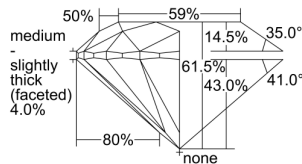

GIA®

FACSIMILE

GIA REPORT

7423848548

Verify this report at GIA.edu

GIA NATURAL DIAMOND DOSSIER®

March 31, 2022

GIA Report Number **7423848548**

Shape and Cutting Style ..... **Round Brilliant**

Measurements ..... **4.78 - 4.81 x 2.95 mm**

GRADING RESULTS

Carat Weight ..... **0.42 carat**

Color Grade ..... **F**

Clarity Grade **VVS1**

Cut Grade ..... **Excellent**

ADDITIONAL GRADING INFORMATION

Polish ..... **Excellent**

Symmetry ..... **Excellent**

Fluorescence ..... **None**

Clarity Characteristics..... **Cloud, Pinpoint**

Inscription(s): **GIA 7423848548**

PROPORTIONS

Profile to actual proportions

GRADING SCALES

GIA
COLOR
SCALE

COLORLESS	D
	E
	F
	G
	H
	I
	J
NEAR COLORLESS	K
	L
Faint	M
	N
	O
	P
	Q
Very Light	R
	S
	T
	U
	V
	W
	X
	Y
Light	Z

GIA
CLARITY
SCALE

FLAWLESS	VERY VERY SLIGHTLY INCLUDED	VVS₁	
			VVS₂
INTERNALLY FLAWLESS	VERY SLIGHTLY INCLUDED	VS₁	
		VS₂	
SLIGHTLY INCLUDED	SLIGHTLY INCLUDED	SI₁	
		SI₂	
INCLUDED	INCLUDED	I₁	
		I₂	
		I₃	

GIA
CUT
SCALE

EXCELLENT	VERY GOOD	GOOD	FAIR	POOR