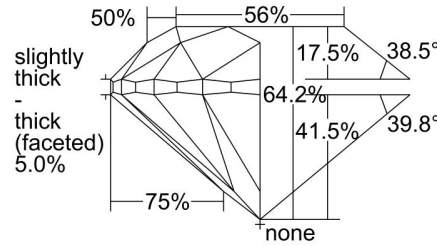

GIA NATURAL DIAMOND GRADING REPORT

January 28, 2022  
 GIA Report Number ..... 7426077084  
 Shape and Cutting Style ..... Round Brilliant  
 Measurements ..... 6.18 - 6.28 x 4.00 mm

GRADING RESULTS

Carat Weight ..... 1.00 carat  
 Color Grade ..... I  
 Clarity Grade ..... VVS1  
 Cut Grade ..... Very Good

ADDITIONAL GRADING INFORMATION

Polish ..... Excellent  
 Symmetry ..... Very Good  
 Fluorescence ..... Strong Blue  
 Inscription(s): GIA 7426077084

PROPORTIONS

Profile to actual proportions

CLARITY CHARACTERISTICS

KEY TO SYMBOLS\*

- Cloud
- Pinpoint
- Feather
- Indented Natural

\* Red symbols denote internal characteristics (inclusions). Green or black symbols denote external characteristics (blemishes). Diagram is an approximate representation of the diamond, and symbols shown indicate type, position, and approximate size of clarity characteristics. All clarity characteristics may not be shown. Details of finish are not shown.