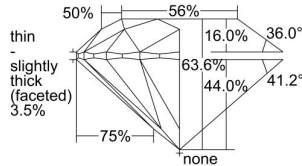

GIA®

FACSIMILE

GIA REPORT

7426094959

Verify this report at GIA.edu

GIA NATURAL DIAMOND DOSSIER®

January 31, 2022
GIA Report Number **7426094959**
Shape and Cutting Style ..... **Round Brilliant**
Measurements ..... **4.21 - 4.27 x 2.70 mm**

GRADING RESULTS

Carat Weight ..... **0.30 carat**
Color Grade ..... **I**
Clarity Grade **VVS1**
Cut Grade ..... **Excellent**

ADDITIONAL GRADING INFORMATION

Polish ..... **Excellent**
Symmetry ..... **Very Good**
Fluorescence ..... **Strong Blue**
Clarity Characteristics..... **Pinpoint, Cavity**
Inscription(s): GIA 7426094959

PROPORTIONS

Profile to actual proportions

GRADING SCALES

GIA COLOR SCALE

COLOURLESS	D
	E
	F
	G
	H
	I
NEAR COLOURLESS	J
	K
	L
FAIN	M
	N
	O
	P
VERY LIGHT	Q
	R
	S
	T
	U
	V
	W
	X
	Y
LIGHT	Z

GIA CLARITY SCALE

FLAWLESS	INTERNAL FLAWLESS	
		FLAWLESS
VERY VERY SLIGHTLY INCLUDED	VVS₁	
	VVS₂	
VERY SLIGHTLY INCLUDED	VS₁	
	VS₂	
SLIGHTLY INCLUDED	SI₁	
	SI₂	
INCLUDED	I₁	
	I₂	
	I₃	

GIA CUT SCALE

EXCELLENT
VERY GOOD
GOOD
FAIR
POOR