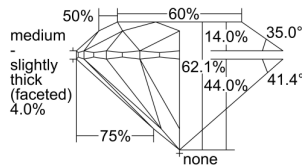

GIA®

FACSIMILE

GIA REPORT 7426119179

Verify this report at GIA.edu

GIA NATURAL DIAMOND DOSSIER®

January 25, 2022
GIA Report Number 7426119179
Shape and Cutting Style ..... Round Brilliant
Measurements ..... 4.89 - 4.91 x 3.04 mm

GRADING RESULTS

Carat Weight ..... 0.45 carat
Color Grade ..... H
Clarity Grade VVS2
Cut Grade ..... Excellent

ADDITIONAL GRADING INFORMATION

Polish ..... Excellent
Symmetry ..... Excellent
Fluorescence ..... None
Clarity Characteristics..... Pinpoint, Feather, Cloud, Indented
Natural

Inscription(s): GIA 7426119179

PROPORTIONS

Profile to actual proportions

GRADING SCALES

GIA COLOR SCALE	GIA CLARITY SCALE	GIA CUT SCALE	
D	FLAWLESS	EXCELLENT	
E	INTERNALLY FLAWLESS		
F		VVS₁	VERY GOOD
G	VVS₂		
H	VS₁	GOOD	
I	VS₂		
J	SI₁	FAIR	
K	SI₂		
L	I₁	POOR	
M	I₂		
N	I₃		
O			
P			
Q			
R			
S			
T			
U			
V			
W			
X			
Y			
Z