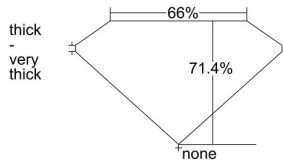

GIA®

FACSIMILE

GIA REPORT

7426126854

Verify this report at GIA.edu

GIA NATURAL DIAMOND DOSSIER®

January 31, 2022
GIA Report Number 7426126854
Shape and Cutting Style ..... Square Emerald Cut
Measurements ..... 4.88 x 4.75 x 3.40 mm

GRADING RESULTS

Carat Weight ..... 0.70 carat
Color Grade ..... G
Clarity Grade SI1

ADDITIONAL GRADING INFORMATION

Polish ..... Excellent
Symmetry ..... Very Good
Fluorescence ..... None
Clarity Characteristics ..... Crystal
Inscription(s): GIA 7426126854

PROPORTIONS

Profile not to actual proportions

GRADING SCALES

GIA COLOR SCALE		GIA CLARITY SCALE			
COLORLESS	D	VERY VERY SLIGHTLY INCLUDED	FLAWLESS		
	E		INTERNALLY FLAWLESS		
	F	VERY SLIGHTLY INCLUDED	VVS₁		
	G		VVS₂		
	H		VS₁		
	NEAR COLORLESS	I	SLIGHTLY INCLUDED	VS₂	
		J		SI₁	
		FAINT	K	INCLUDED	SI₂
			L		I₁
			M		I₂
VERT LIGHT	N	LIGHT	I₃		
	O				
	P				
	Q				
	R