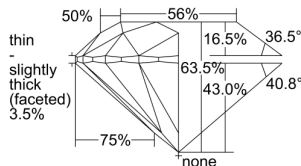

GIA®

FACSIMILE

GIA REPORT 7426142639

Verify this report at gia.edu

GIA NATURAL DIAMOND DOSSIER®

January 28, 2022
GIA Report Number 7426142639
Shape and Cutting Style ..... Round Brilliant
Measurements ..... 4.98 - 5.06 x 3.19 mm

GRADING RESULTS

Carat Weight ..... 0.50 carat
Color Grade I
Clarity Grade VS2
Cut Grade ..... Excellent

ADDITIONAL GRADING INFORMATION

Polish ..... Excellent
Symmetry ..... Very Good
Fluorescence ..... Medium Blue
Clarity Characteristics..... Cloud, Cavity, Indented Natural
Inscription(s): GIA 7426142639

PROPORTIONS

Profile to actual proportions

GRADING SCALES

GIA
COLOR
SCALE

COLORESS	D
	E
	F
	G
	H
	I
	J
NEAR COLORESS	K
	L
FAINT	M
	N
	O
	P
VERY LIGHT	R
	S
	T
	U
	V
LIGHT	W
	X
	Y
	Z

GIA
CLARITY
SCALE

VERY VERY SLIGHTLY INCLUDED	FLAWLESS
	INTERNALLY FLAWLESS
VERY SLIGHTLY INCLUDED	VVS₁
	VVS₂
SLIGHTLY INCLUDED	VS₁
	VS₂
INCLUDED	SI₁
	SI₂
	I₁
	I₂
	I₃

GIA
CUT
SCALE

EXCELLENT
VERY GOOD
GOOD
FAIR
POOR