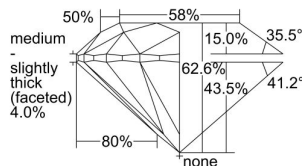

GIA®

FACSIMILE

GIA REPORT

7426206414

Verify this report at GIA.edu

GIA NATURAL DIAMOND DOSSIER®

February 04, 2022

GIA Report Number **7426206414**

Shape and Cutting Style ..... **Round Brilliant**

Measurements ..... **4.48 - 4.51 x 2.81 mm**

GRADING RESULTS

Carat Weight ..... **0.35 carat**

Color Grade ..... **L**

Clarity Grade **S11**

Cut Grade ..... **Excellent**

ADDITIONAL GRADING INFORMATION

Polish ..... **Excellent**

Symmetry ..... **Excellent**

Fluorescence ..... **Medium Blue**

Clarity Characteristics..... **Crystal, Cloud, Feather**

Inscription(s): **GIA 7426206414**

PROPORTIONS

Profile to actual proportions

GRADING SCALES

GIA COLOR SCALE

COLORED	D
	E
	F
	G
	H
	I
	J
NEAR COLORLESS	K
	L
Faint	M
	N
	O
	P
Very Light	Q
	R
	S
	T
	U
	V
Light	W
	X
	Y
	Z

GIA CLARITY SCALE

FLAWLESS	VERY VERY SLIGHTLY INCLUDED	VVS₁	VVS₂	VS₁	VS₂	S1₁	S1₂	I₁	I₂	I₃	
											FLAWLESS
INTERNALLY FLAWLESS											

GIA CUT SCALE

EXCELLENT
VERY GOOD
GOOD
FAIR
POOR