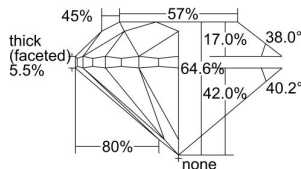

GIA®

FACSIMILE

GIA REPORT 7426218942

Verify this report at GIA.edu

GIA NATURAL DIAMOND DOSSIER®

February 08, 2022
GIA Report Number **7426218942**
Shape and Cutting Style ..... **Round Brilliant**
Measurements ..... **5.98 - 6.02 x 3.87 mm**

GRADING RESULTS

Carat Weight ..... **0.90 carat**
Color Grade ..... **J**
Clarity Grade **VVS2**
Cut Grade ..... **Very Good**

ADDITIONAL GRADING INFORMATION

Polish ..... **Excellent**
Symmetry ..... **Excellent**
Fluorescence ..... **Strong Blue**
Clarity Characteristics..... **Pinpoint, Indented Natural**
Inscription(s): **GIA 7426218942**

PROPORTIONS

Profile to actual proportions

GRADING SCALES

GIA COLOR SCALE

COLOURLESS	D
	E
	F
	G
	H
	I
	J
NEAR COLOURLESS	K
	L
FAIN	M
	N
	O
	P
VERY LIGHT	Q
	R
	S
	T
	U
	V
	W
	X
	Y
LIGHT	Z

GIA CLARITY SCALE

VERY VERY SLIGHTLY INCLUDED	FLAWLESS
	INTERNALLY FLAWLESS
VERY SLIGHTLY INCLUDED	VVS₁
	VVS₂
SLIGHTLY INCLUDED	VS₁
	VS₂
INCLUDED	SI₁
	SI₂
	I₁
	I₂
	I₃

GIA CUT SCALE

EXCELLENT
VERY GOOD
GOOD
FAIR
POOR