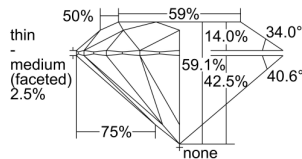

GIA®

FACSIMILE

GIA NATURAL DIAMOND DOSSIER®

February 08, 2022

GIA Report Number 7426276178

Shape and Cutting Style ..... Round Brilliant

Measurements ..... 5.20 - 5.23 x 3.08 mm

GRADING RESULTS

Carat Weight ..... 0.50 carat

Color Grade ..... E

Clarity Grade VS2

Cut Grade ..... Excellent

ADDITIONAL GRADING INFORMATION

Polish ..... Excellent

Symmetry ..... Excellent

Fluorescence ..... None

Clarity Characteristics..... Crystal, Cloud

Inscription(s): GIA 7426276178

GIA REPORT 7426276178

Verify this report at GIA.edu

PROPORTIONS

GRADING SCALES

GIA COLOR SCALE		GIA CLARITY SCALE		GIA CUT SCALE	
COLORLESS	D	FLAWLESS	VERY VERY SLIGHTLY INCLUDED	EXCELLENT	
	E				
	F	INTERNALLY FLAWLESS			
	G				
	NEAR COLORLESS	H		VVS₁	VERY GOOD
		I		VVS₂	
	FAINT	J		VS₁	GOOD
		K			
		L		VS₂	
		M			
VERY LIGHT		N	SI₁	FAIR	
		O			
	P	SI₂			
	R				
LIGHT	S	I₁	POOR		
	T				
	U				
	V	I₂			
	W				
	X				
Y	I₃				
Z