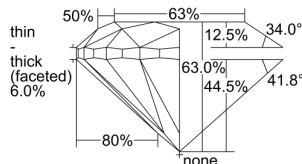

GIA®

FACSIMILE

GIA REPORT

7426333571

Verify this report at GIA.edu

GIA NATURAL DIAMOND DOSSIER®

February 11, 2022

GIA Report Number 7426333571

Shape and Cutting Style ..... Round Brilliant

Measurements ..... 4.94 - 5.01 x 3.14 mm

GRADING RESULTS

Carat Weight ..... 0.50 carat

Color Grade ..... F

Clarity Grade VS2

Cut Grade ..... Good

ADDITIONAL GRADING INFORMATION

Polish ..... Good

Symmetry ..... Very Good

Fluorescence ..... None

Clarity Characteristics.. Crystal, Cloud, Feather, Indented Natural

Inscription(s): GIA 7426333571

PROPORTIONS

Profile to actual proportions

GRADING SCALES

GIA COLOR SCALE

COLOURESS	D
	E
	F
	G
	H
	I
	J
NEAR COLOURESS	K
	L
FADING	M
	N
	O
	P
	Q
VERY LIGHT	R
	S
	T
	U
	V
	W
	X
	Y
LIGHT	Z

GIA CLARITY SCALE

GIA CUT SCALE

EXCELLENT
VERY GOOD
GOOD
FAIR
POOR