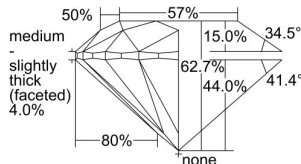

GIA®

FACSIMILE

GIA REPORT

7426482720

Verify this report at GIA.edu

GIA NATURAL DIAMOND DOSSIER®

February 24, 2022

GIA Report Number **7426482720**

Shape and Cutting Style ..... **Round Brilliant**

Measurements ..... **4.25 - 4.28 x 2.68 mm**

GRADING RESULTS

Carat Weight ..... **0.30 carat**

Color Grade ..... **L**

Clarity Grade **S11**

Cut Grade ..... **Excellent**

ADDITIONAL GRADING INFORMATION

Polish ..... **Excellent**

Symmetry ..... **Excellent**

Fluorescence ..... **Faint**

Clarity Characteristics..... **Crystal**

Inscription(s): **GIA 7426482720**

PROPORTIONS

Profile to actual proportions

GRADING SCALES

GIA
COLOR
SCALE

COLORED	D
	E
	F
	G
	H
	I
	J
NEAR COLORLESS	K
	L
Faint	M
	N
	O
	P
Very Light	Q
	R
	S
	T
	U
	V
Light	W
	X
	Y
	Z

GIA
CLARITY
SCALE

VERY VERY SLIGHTLY INCLUDED	FLAWLESS
	INTERNALLY FLAWLESS
VERY SLIGHTLY INCLUDED	VVS₁
	VVS₂
SLIGHTLY INCLUDED	VS₁
	VS₂
INCLUDED	I₁
	I₂
	I₃

GIA
CUT
SCALE

EXCELLENT
VERY GOOD
GOOD
FAIR
POOR