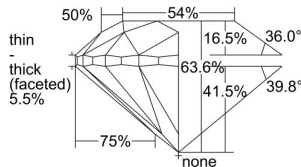

GIA®

FACSIMILE

GIA REPORT 7426507632

Verify this report at GIA.edu

GIA NATURAL DIAMOND DOSSIER®

February 28, 2022
GIA Report Number **7426507632**
Shape and Cutting Style ..... **Round Brilliant**
Measurements ..... **5.79 - 5.83 x 3.70 mm**

GRADING RESULTS

Carat Weight ..... **0.80 carat**
Color Grade ..... **I**
Clarity Grade **S11**
Cut Grade ..... **Very Good**

ADDITIONAL GRADING INFORMATION

Polish ..... **Very Good**
Symmetry ..... **Good**
Fluorescence ..... **None**
Clarity Characteristics..... **Crystal, Indented Natural**
Inscription(s): **GIA 7426507632**

PROPORTIONS

Profile to actual proportions

GRADING SCALES

GIA COLOR SCALE

COLORESS	D
	E
	F
	G
	H
	I
	J
NEAR COLORLESS	K
	L
Faint	M
	N
	O
	P
Very Light	R
	S
	T
	U
	V
Light	W
	X
	Y
	Z

GIA CLARITY SCALE

VERY VERY SLIGHTLY INCLUDED	FLAWLESS
	INTERNALLY FLAWLESS
VERY SLIGHTLY INCLUDED	VVS₁
	VVS₂
SLIGHTLY INCLUDED	VS₁
	VS₂
INCLUDED	I₁
	I₂
	I₃

GIA CUT SCALE

EXCELLENT
VERY GOOD
GOOD
FAIR
POOR