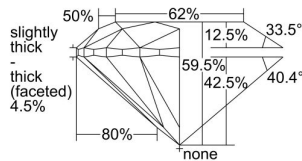

GIA®

FACSIMILE

GIA REPORT

7426537995

Verify this report at GIA.edu

GIA NATURAL DIAMOND DOSSIER®

March 04, 2022

GIA Report Number 7426537995

Shape and Cutting Style ..... Round Brilliant

Measurements ..... 3.64 - 3.66 x 2.17 mm

GRADING RESULTS

Carat Weight ..... 0.18 carat

Color Grade ..... E

Clarity Grade S11

Cut Grade ..... Good

ADDITIONAL GRADING INFORMATION

Polish ..... Excellent

Symmetry ..... Excellent

Fluorescence ..... None

Clarity Characteristics..... Crystal, Cavity

Inscription(s): GIA 7426537995

PROPORTIONS

Profile to actual proportions

GRADING SCALES

GIA COLOR SCALE

COLOURESS	D
	E
	F
	G
	H
	I
	J
NEAR COLOURESS	K
	L
	M
	N
	O
	P
	Q
	R
	S
	T
	U
	V
	W
	X
	Y
LIGHT	Z

GIA CLARITY SCALE

VERY VERY SLIGHTLY INCLUDED	FLAWLESS
	INTERNALLY FLAWLESS
VERY SLIGHTLY INCLUDED	VVS₁
	VVS₂
SLIGHTLY INCLUDED	VS₁
	VS₂
INCLUDED	S1₁
	S1₂
	I₁
	I₂
	I₃

GIA CUT SCALE

EXCELLENT
VERY GOOD
GOOD
FAIR
POOR