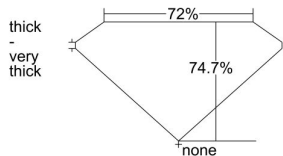

GIA®

FACSIMILE

GIA REPORT 7426687675

Verify this report at GIA.edu

GIA NATURAL DIAMOND DOSSIER®

March 16, 2022
GIA Report Number **7426687675**
Shape and Cutting Style ..... **Square Modified Brilliant**
Measurements ..... **5.14 x 4.99 x 3.73 mm**

GRADING RESULTS

Carat Weight ..... **0.80 carat**
Color Grade ..... **K**
Clarity Grade **VS1**

ADDITIONAL GRADING INFORMATION

Polish ..... **Excellent**
Symmetry ..... **Very Good**
Fluorescence ..... **None**
Clarity Characteristics..... **Crystal, Cloud, Needle, Pinpoint**
Inspection(s): GIA 7426687675

PROPORTIONS

Profile not to actual proportions

GRADING SCALES

GIA COLOR SCALE		GIA CLARITY SCALE			
COLORLESS	D	VERY VERY SLIGHTLY INCLUDED	FLAWLESS		
	E		INTERNALLY FLAWLESS		
	F		VVS₁		
	NEAR COLORLESS	G	VVS₂		
		H	VERY SLIGHTLY INCLUDED	VS₁	
		I		VS₂	
		J		SLIGHTLY INCLUDED	SI₁
		K	SI₂		
	FAINT	L	INCLUDED	I₁	
		M		I₂	
N		I₃			
O					
P					
Q					
R					
LIGHT	S				
	T				
	U				
	V				
	W				
	X				
Y					
Z