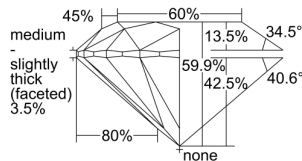

GIA®

FACSIMILE

GIA REPORT

7426805894

Verify this report at GIA.edu

GIA NATURAL DIAMOND DOSSIER®

March 25, 2022

GIA Report Number **7426805894**

Shape and Cutting Style ..... **Round Brilliant**

Measurements ..... **5.38 - 5.41 x 3.23 mm**

GRADING RESULTS

Carat Weight ..... **0.58 carat**

Color Grade ..... **D**

Clarity Grade **S11**

Cut Grade ..... **Excellent**

ADDITIONAL GRADING INFORMATION

Polish ..... **Excellent**

Symmetry ..... **Excellent**

Fluorescence ..... **None**

Clarity Characteristics..... **Feather**

Inscription(s): GIA 7426805894

PROPORTIONS

Profile to actual proportions

GRADING SCALES

GIA
COLOR
SCALE

COLORLESS	D
	E
	F
	G
	H
	I
	J
NEAR COLORLESS	K
	L
FAINT	M
	N
	O
	P
	R
VERY LIGHT	S
	T
	U
	V
	W
	X
	Y
LIGHT	Z

GIA
CLARITY
SCALE

	FLAWLESS
	INTERNALLY FLAWLESS
VERY VERY SLIGHTLY INCLUDED	VVS₁
	VVS₂
VERY SLIGHTLY INCLUDED	VS₁
	VS₂
SLIGHTLY INCLUDED	S1₁
	S1₂
	I₁
	I₂
INCLUDED	I₃

GIA
CUT
SCALE

	EXCELLENT
	VERY GOOD
	GOOD
	FAIR
	POOR