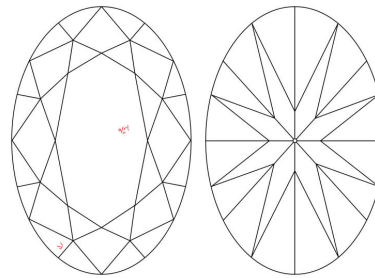

GIA NATURAL DIAMOND GRADING REPORT

April 04, 2022  
 GIA Report Number ..... 7426877363  
 Shape and Cutting Style ..... Oval Brilliant  
 Measurements ..... 8.10 x 5.80 x 4.04 mm

GRADING RESULTS

Carat Weight ..... 1.22 carat  
 Color Grade ..... K  
 Clarity Grade ..... VS1

PROPORTIONS

Profile not to actual proportions

CLARITY CHARACTERISTICS

KEY TO SYMBOLS\*

- Crystal
- ∖ Needle

GRADING SCALES

GIA COLOR SCALE		GIA CLARITY SCALE	
COLOURLESS	D	VERY VERY SLIGHTLY INCLUDED	FLAWLESS
	E		INTERNALLY FLAWLESS
	F		VVS <sub>1</sub>
NEAR COLOURLESS	G	VERY SLIGHTLY INCLUDED	VVS <sub>2</sub>
	H		VS <sub>1</sub>
	I		VS <sub>2</sub>
FANT	J	SLIGHTLY INCLUDED	SI <sub>1</sub>
	K		SI <sub>2</sub>
	L		I <sub>1</sub>
VERY LIGHT	M	INCLUDED	I <sub>2</sub>
	N		I <sub>3</sub>
	O		
LIGHT	P		
	Q		
	R		
	S		
	T		
	U		
	V		
W			
X			
Y			
Z			