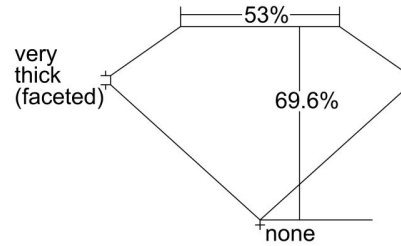

GIA NATURAL DIAMOND GRADING REPORT

April 04, 2022  
 GIA Report Number ..... 7426877363  
 Shape and Cutting Style ..... Oval Brilliant  
 Measurements ..... 8.10 x 5.80 x 4.04 mm

GRADING RESULTS

Carat Weight ..... 1.22 carat  
 Color Grade ..... K  
 Clarity Grade ..... VS1

PROPORTIONS

Profile not to actual proportions

CLARITY CHARACTERISTICS

KEY TO SYMBOLS\*

- Crystal
- ∖ Needle

GRADING SCALES

GIA COLOR SCALE		GIA CLARITY SCALE	
COLOURLESS	D	VERY VERY SLIGHTLY INCLUDED	FLAWLESS
	E		INTERNALLY FLAWLESS
	F		VVS <sub>1</sub>
NEAR COLOURLESS	G	VERY SLIGHTLY INCLUDED	VVS <sub>2</sub>
	H		VS <sub>1</sub>
	I		VS <sub>2</sub>
FANT	J	SLIGHTLY INCLUDED	SI <sub>1</sub>
	K		SI <sub>2</sub>
	L		I <sub>1</sub>
VERY LIGHT	M	INCLUDED	I <sub>2</sub>
	N		I <sub>3</sub>
	O		
LIGHT	P		
	Q		
	R		
	S		
	T		
	U		
	V		
W			
X			
Y			
Z			