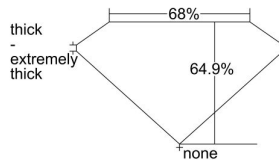

GIA®

FACSIMILE

GIA REPORT

7426886549

Verify this report at gia.edu

GIA NATURAL DIAMOND DOSSIER®

April 14, 2022

GIA Report Number 7426886549

Shape and Cutting Style ..... Cut-Cornered Rectangular Modified Brilliant

Measurements ..... 5.42 x 4.22 x 2.74 mm

GRADING RESULTS

Carat Weight ..... 0.50 carat

Color Grade ..... H

Clarity Grade VVS1

ADDITIONAL GRADING INFORMATION

Polish ..... Excellent

Symmetry ..... Very Good

Fluorescence ..... Medium Blue

Clarity Characteristics..... Cavity

Inscription(s): GIA 7426886549

PROPORTIONS

Profile not to actual proportions

GRADING SCALES

GIA COLOR SCALE		GIA CLARITY SCALE			
COLORLESS	D	VERY VERY SLIGHTLY INCLUDED	FLAWLESS		
	E		INTERNALLY FLAWLESS		
	F	VERY SLIGHTLY INCLUDED	VVS₁		
	G		VVS₂		
	H		VS₁		
	NEAR COLORLESS	I	SLIGHTLY INCLUDED	VS₂	
		J		SI₁	
		FAINT	K	INCLUDED	SI₂
			L		I₁
			M		I₂
VERY LIGHT	N	LIGHT	I₃		
	O				
	P				
	Q				
	R				
	S				
	T				
LIGHT	U				
	V				
	W				
	X				
Y					
Z