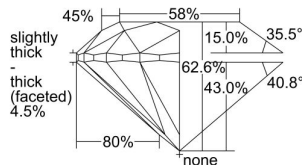

GIA®

FACSIMILE

GIA REPORT

7426935884

Verify this report at GIA.edu

GIA NATURAL DIAMOND DOSSIER®

April 07, 2022
GIA Report Number **7426935884**
Shape and Cutting Style ..... **Round Brilliant**
Measurements ..... **4.11 - 4.13 x 2.58 mm**

GRADING RESULTS

Carat Weight ..... **0.27 carat**
Color Grade ..... **K**
Clarity Grade **VS1**
Cut Grade ..... **Very Good**

ADDITIONAL GRADING INFORMATION

Polish ..... **Very Good**
Symmetry ..... **Very Good**
Fluorescence ..... **Faint**
Clarity Characteristics..... **Feather, Cloud, Pinpoint, Indented**
Natural

Inscription(s): GIA 7426935884

PROPORTIONS

GRADING SCALES

GIA COLOR SCALE

COLOURESS	D
	E
	F
	G
	H
	I
	J
NEAR COLOURESS	K
	L
FAIN	M
	N
	O
	P
VERY LIGHT	Q
	R
	S
	T
	U
	V
	W
	X
	Y
LIGHT	Z

GIA CLARITY SCALE

VERY VERY SLIGHTLY INCLUDED	FLAWLESS
	INTERNALLY FLAWLESS
VERY SLIGHTLY INCLUDED	VVS₁
	VVS₂
SLIGHTLY INCLUDED	VS₁
	VS₂
INCLUDED	SI₁
	SI₂
	I₁
	I₂
	I₃

GIA CUT SCALE

EXCELLENT
VERY GOOD
GOOD
FAIR
POOR