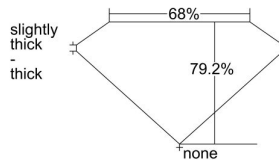

GIA®

FACSIMILE

GIA REPORT

7428020361

Verify this report at GIA.edu

GIA NATURAL DIAMOND DOSSIER®

January 25, 2022
GIA Report Number 7428020361
Shape and Cutting Style ..... Square Modified Brilliant
Measurements ..... 4.26 x 4.16 x 3.29 mm

GRADING RESULTS

Carat Weight ..... 0.50 carat
Color Grade ..... D
Clarity Grade SI1

ADDITIONAL GRADING INFORMATION

Polish ..... Very Good
Symmetry ..... Good
Fluorescence ..... None
Clarity Characteristics ..... Knot
Inscription(s): GIA 7428020361

PROPORTIONS

Profile not to actual proportions

GRADING SCALES

GIA COLOR SCALE		GIA CLARITY SCALE			
COLORLESS	D	VERY VERY SLIGHTLY INCLUDED	FLAWLESS		
	E		INTERNALLY FLAWLESS		
	F	VERY SLIGHTLY INCLUDED	VVS₁		
	G		VVS₂		
	H		VS₁		
	NEAR COLORLESS	I	SLIGHTLY INCLUDED	VS₂	
		J		SI₁	
		FAINT	K	INCLUDED	SI₂
			L		I₁
			M		I₂
VERT LIGHT	N	LIGHT	I₃		
	O				
	P				
	Q				
	R