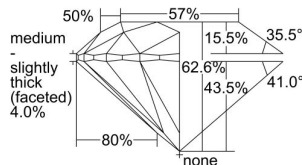

GIA®

FACSIMILE

GIA REPORT 7428022359

Verify this report at GIA.edu

GIA NATURAL DIAMOND DOSSIER®

February 02, 2022
GIA Report Number **7428022359**
Shape and Cutting Style ..... **Round Brilliant**
Measurements ..... **4.09 - 4.11 x 2.56 mm**

GRADING RESULTS

Carat Weight ..... **0.26 carat**
Color Grade ..... **J**
Clarity Grade **VS1**
Cut Grade ..... **Excellent**

ADDITIONAL GRADING INFORMATION

Polish ..... **Excellent**
Symmetry ..... **Excellent**
Fluorescence ..... **None**
Clarity Characteristics..... **Cloud, Feather, Needle, Pinpoint**
Inscription(s): **GIA 7428022359**

PROPORTIONS

Profile to actual proportions

GRADING SCALES

GIA COLOR SCALE

COLORLESS	D
	E
	F
	G
	H
	I
	J
NEAR COLORLESS	K
	L
FAIN	M
	N
	O
	P
VERY LIGHT	Q
	R
	S
	T
	U
	V
	W
	X
	Y
LIGHT	Z

GIA CLARITY SCALE

FLAWLESS	VERY VERY SLIGHTLY INCLUDED	VVS₁	VVS₂		
				VS₁	VS₂
INTERNALLY FLAWLESS	SLIGHTLY INCLUDED	SI₁	SI₂		
		I₁	I₂	I₃	

GIA CUT SCALE

EXCELLENT
VERY GOOD
GOOD
FAIR
POOR