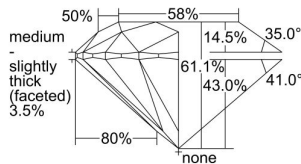

GIA®

FACSIMILE

GIA REPORT

7428053852

Verify this report at GIA.edu

GIA NATURAL DIAMOND DOSSIER®

January 22, 2022
GIA Report Number **7428053852**
Shape and Cutting Style ..... **Round Brilliant**
Measurements ..... **5.46 - 5.49 x 3.34 mm**

GRADING RESULTS

Carat Weight ..... **0.61 carat**
Color Grade ..... **G**
Clarity Grade **S12**
Cut Grade ..... **Excellent**

ADDITIONAL GRADING INFORMATION

Polish ..... **Excellent**
Symmetry ..... **Excellent**
Fluorescence ..... **None**
Clarity Characteristics..... **Cloud**
Inscription(s): GIA 7428053852

PROPORTIONS

Profile to actual proportions

GRADING SCALES

GIA
COLOR
SCALE

COLORED	D
	E
	F
	G
	H
	I
	J
NEAR COLORLESS	K
	L
	M
	N
	O
	P
	Q
	R
	S
	T
	U
	V
	W
	X
	Y
LIGHT	Z

GIA
CLARITY
SCALE

VERY VERY SLIGHTLY INCLUDED	FLAWLESS
	INTERNALLY FLAWLESS
VERY SLIGHTLY INCLUDED	VVS₁
	VVS₂
SLIGHTLY INCLUDED	VS₁
	VS₂
INCLUDED	I₁
	I₂
	I₃

GIA
CUT
SCALE

EXCELLENT
VERY GOOD
GOOD
FAIR
POOR