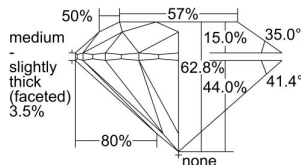

GIA®

FACSIMILE

GIA REPORT 7428129436

Verify this report at GIA.edu

GIA NATURAL DIAMOND DOSSIER®

February 02, 2022
GIA Report Number **7428129436**
Shape and Cutting Style ..... **Round Brilliant**
Measurements ..... **4.05 - 4.09 x 2.55 mm**

GRADING RESULTS

Carat Weight ..... **0.26 carat**
Color Grade ..... **H**
Clarity Grade **VVS1**
Cut Grade ..... **Excellent**

ADDITIONAL GRADING INFORMATION

Polish ..... **Excellent**
Symmetry ..... **Excellent**
Fluorescence ..... **Strong Blue**
Clarity Characteristics..... **Cloud, Feather**
Inscription(s): **GIA 7428129436**

PROPORTIONS

Profile to actual proportions

GRADING SCALES

GIA COLOR SCALE

COLORED	D
	E
	F
	G
	H
	I
	J
NEAR COLORLESS	K
	L
	M
	N
	O
	P
	R
	S
	T
	U
	V
	W
	X
	Y
	Z

GIA CLARITY SCALE

VERY VERY SLIGHTLY INCLUDED	FLAWLESS
	INTERNALLY FLAWLESS
VERY SLIGHTLY INCLUDED	VVS₁
	VVS₂
SLIGHTLY INCLUDED	VS₁
	VS₂
INCLUDED	I₁
	I₂
	I₃

GIA CUT SCALE

EXCELLENT
VERY GOOD
GOOD
FAIR
POOR