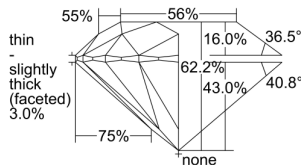

GIA®

FACSIMILE

GIA REPORT

7428166108

Verify this report at GIA.edu

GIA NATURAL DIAMOND DOSSIER®

January 31, 2022
GIA Report Number **7428166108**
Shape and Cutting Style ..... **Round Brilliant**
Measurements ..... **5.39 - 5.43 x 3.37 mm**

GRADING RESULTS

Carat Weight ..... **0.60 carat**
Color Grade ..... **F**
Clarity Grade **S11**
Cut Grade ..... **Excellent**

ADDITIONAL GRADING INFORMATION

Polish ..... **Excellent**
Symmetry ..... **Excellent**
Fluorescence ..... **None**
Clarity Characteristics ..... **Crystal**
Inscription(s): **GIA 7428166108**

PROPORTIONS

Profile to actual proportions

GRADING SCALES

GIA COLOR SCALE	GIA CLARITY SCALE	GIA CUT SCALE
D	FLAWLESS	EXCELLENT
E	INTERNALLY FLAWLESS	
F	VVS₁	VERY GOOD
G		
H	VS₁	GOOD
I		
J	SI₁	FAIR
K		
L	I₁	POOR
M		
N	I₂	
O		
P	I₃	
Q		
R		
S		
T		
U		
V		
W		
X		
Y		
Z