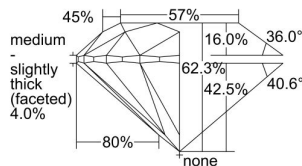

GIA®

FACSIMILE

GIA REPORT

7428203941

Verify this report at GIA.edu

GIA NATURAL DIAMOND DOSSIER®

February 02, 2022

GIA Report Number **7428203941**

Shape and Cutting Style ..... **Round Brilliant**

Measurements ..... **4.69 - 4.71 x 2.93 mm**

GRADING RESULTS

Carat Weight ..... **0.40 carat**

Color Grade ..... **K**

Clarity Grade **VVS1**

Cut Grade ..... **Excellent**

ADDITIONAL GRADING INFORMATION

Polish ..... **Excellent**

Symmetry ..... **Excellent**

Fluorescence ..... **Strong Blue**

Clarity Characteristics..... **Feather, Cavity**

Inscription(s): **GIA 7428203941**

PROPORTIONS

Profile to actual proportions

GRADING SCALES

GIA COLOR SCALE

COLOREDNESS	D
	E
	F
	G
	H
	I
	J
NEAR COLORLESS	K
	L
Faint	M
	N
	O
	P
	Q
	R
	S
	T
	U
	V
	W
	X
	Y
Light	Z

GIA CLARITY SCALE

VERY VERY SLIGHTLY INCLUDED	FLAWLESS
	INTERNALLY FLAWLESS
VERY SLIGHTLY INCLUDED	VVS₁
	VVS₂
SLIGHTLY INCLUDED	VS₁
	VS₂
INCLUDED	SI₁
	SI₂
	I₁
	I₂
	I₃

GIA CUT SCALE

EXCELLENT
VERY GOOD
GOOD
FAIR
POOR