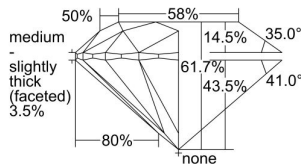

GIA®

FACSIMILE

GIA REPORT

7428266734

Verify this report at GIA.edu

GIA NATURAL DIAMOND DOSSIER®

February 09, 2022

GIA Report Number **7428266734**

Shape and Cutting Style ..... **Round Brilliant**

Measurements ..... **5.30 - 5.33 x 3.28 mm**

GRADING RESULTS

Carat Weight ..... **0.57 carat**

Color Grade ..... **H**

Clarity Grade **VS2**

Cut Grade ..... **Excellent**

ADDITIONAL GRADING INFORMATION

Polish ..... **Excellent**

Symmetry ..... **Excellent**

Fluorescence ..... **None**

Clarity Characteristics..... **Crystal, Cloud**

Inscription(s): **GIA 7428266734**

PROPORTIONS

Profile to actual proportions

GRADING SCALES

GIA
COLOR
SCALE

COLORLESS	D
	E
	F
	G
	H
	I
	J
NEAR COLORLESS	K
	L
	M
Faint	N
	O
	P
	R
	S
	T
	U
	V
	W
	X
	Y
Light	Z

GIA
CLARITY
SCALE

FLAWLESS	VERY VERY SLIGHTLY INCLUDED	VVS₁	
			VVS₂
INTERNALLY FLAWLESS	VERY SLIGHTLY INCLUDED	VS₁	
		VS₂	
SLIGHTLY INCLUDED	SLIGHTLY INCLUDED	SI₁	
		SI₂	
INCLUDED	INCLUDED	I₁	
		I₂	
		I₃	

GIA
CUT
SCALE

EXCELLENT	VERY GOOD	GOOD	FAIR	POOR