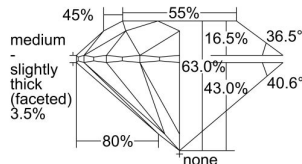

GIA®

FACSIMILE

GIA REPORT

7428365944

Verify this report at GIA.edu

GIA NATURAL DIAMOND DOSSIER®

February 16, 2022

GIA Report Number **7428365944**

Shape and Cutting Style ..... **Round Brilliant**

Measurements ..... **5.38 - 5.42 x 3.40 mm**

GRADING RESULTS

Carat Weight ..... **0.61 carat**

Color Grade ..... **J**

Clarity Grade **VS1**

Cut Grade ..... **Excellent**

ADDITIONAL GRADING INFORMATION

Polish ..... **Excellent**

Symmetry ..... **Excellent**

Fluorescence ..... **None**

Clarity Characteristics..... **Crystal, Needle, Cloud, Pinpoint**

Inscription(s): **GIA 7428365944**

PROPORTIONS

Profile to actual proportions

GRADING SCALES

GIA
COLOR
SCALE

COLORLESS	D
	E
	F
	G
	H
	I
	J
NEAR COLORLESS	K
	L
FAIN	M
	N
	O
	P
VERY LIGHT	Q
	R
	S
	T
	U
	V
LIGHT	W
	X
	Y
	Z

GIA
CLARITY
SCALE

VERY VERY SLIGHTLY INCLUDED	FLAWLESS
	INTERNALLY FLAWLESS
VERY SLIGHTLY INCLUDED	VVS₁
	VVS₂
SLIGHTLY INCLUDED	VS₁
	VS₂
INCLUDED	SI₁
	SI₂
	I₁
	I₂
	I₃

GIA
CUT
SCALE

EXCELLENT
VERY GOOD
GOOD
FAIR
POOR