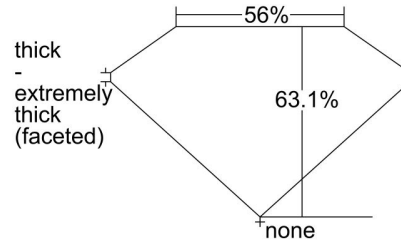

GIA NATURAL DIAMOND GRADING REPORT

March 04, 2022
 GIA Report Number 7428516476
 Shape and Cutting Style Oval Brilliant
 Measurements 8.52 x 5.93 x 3.74 mm

GRADING RESULTS

Carat Weight 1.36 carat
 Color Grade G
 Clarity Grade SI2

PROPORTIONS

Profile not to actual proportions

CLARITY CHARACTERISTICS

KEY TO SYMBOLS*

- Feather
- Twinning Wisp

* Red symbols denote internal characteristics (inclusions). Green or black symbols denote external characteristics (blemishes). Diagram is an approximate representation of the diamond, and symbols shown indicate type, position, and approximate size of clarity characteristics. All clarity characteristics may not be shown. Details of finish are not shown.