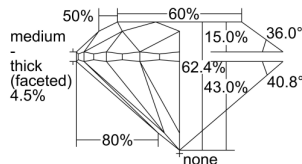

GIA®

FACSIMILE

GIA REPORT

7428588406

Verify this report at GIA.edu

GIA NATURAL DIAMOND DOSSIER®

March 05, 2022

GIA Report Number **7428588406**

Shape and Cutting Style ..... **Round Brilliant**

Measurements ..... **4.23 - 4.25 x 2.65 mm**

GRADING RESULTS

Carat Weight ..... **0.30 carat**

Color Grade ..... **I**

Clarity Grade **VVS1**

Cut Grade ..... **Very Good**

ADDITIONAL GRADING INFORMATION

Polish ..... **Excellent**

Symmetry ..... **Very Good**

Fluorescence ..... **None**

Clarity Characteristics.... **Cloud, Manufacturing Remnant, Natural**

Inscription(s): **GIA 7428588406**

PROPORTIONS

Profile to actual proportions

GRADING SCALES

GIA
COLOR
SCALE

COLORLESS	D
	E
	F
	G
	H
	I
	J
NEAR COLORLESS	K
	L
Faint	M
	N
	O
	P
Very Light	R
	S
	T
	U
	V
Light	W
	X
	Y
	Z

GIA
CLARITY
SCALE

VERY VERY SLIGHTLY INCLUDED	FLAWLESS
	INTERNALLY FLAWLESS
VERY SLIGHTLY INCLUDED	VVS₁
	VVS₂
SLIGHTLY INCLUDED	VS₁
	VS₂
INCLUDED	SI₁
	SI₂
	I₁
	I₂
	I₃

GIA
CUT
SCALE

EXCELLENT
VERY GOOD
GOOD
FAIR
POOR