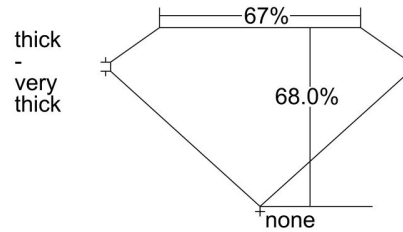

GIA NATURAL DIAMOND GRADING REPORT

March 22, 2022  
 GIA Report Number ..... 7428677409  
 Shape and Cutting Style ..... Square Emerald Cut  
 Measurements ..... 6.73 x 6.52 x 4.44 mm

GRADING RESULTS

Carat Weight ..... 1.80 carat  
 Color Grade ..... F  
 Clarity Grade ..... SI1

ADDITIONAL GRADING INFORMATION

Polish ..... Very Good  
 Symmetry ..... Excellent  
 Fluorescence ..... None  
 Inscription(s): GIA 7428677409  
 Comments: Pinpoints are not shown.

PROPORTIONS

Profile not to actual proportions

CLARITY CHARACTERISTICS

KEY TO SYMBOLS\*

- Crystal
- ~ Feather
- ∖ Needle
- ⊙ Cloud

\* Red symbols denote internal characteristics (inclusions). Green or black symbols denote external characteristics (blemishes). Diagram is an approximate representation of the diamond, and symbols shown indicate type, position, and approximate size of clarity characteristics. All clarity characteristics may not be shown. Details of finish are not shown.