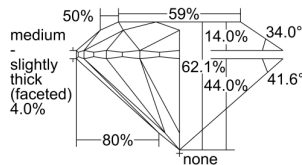

GIA®

FACSIMILE

GIA REPORT 7428714398

Verify this report at GIA.edu

GIA NATURAL DIAMOND DOSSIER®

March 22, 2022
GIA Report Number **7428714398**
Shape and Cutting Style ..... **Round Brilliant**
Measurements ..... **4.77 - 4.79 x 2.97 mm**

GRADING RESULTS

Carat Weight ..... **0.41 carat**
Color Grade ..... **E**
Clarity Grade **S12**
Cut Grade ..... **Excellent**

ADDITIONAL GRADING INFORMATION

Polish ..... **Excellent**
Symmetry ..... **Excellent**
Fluorescence ..... **None**
Clarity Characteristics ..... **Cloud**
Inscription(s): **GIA 7428714398**

PROPORTIONS

Profile to actual proportions

GRADING SCALES

GIA COLOR SCALE	GIA CLARITY SCALE	GIA CUT SCALE	
D	FLAWLESS	EXCELLENT	
E	INTERNALLY FLAWLESS		
F		VVS₁	VERY GOOD
G	VVS₂		
H	VS₁	GOOD	
I	VS₂		
J	S1₁	FAIR	
K	S1₂		
L	I₁	POOR	
M	I₂		
N	I₃		
O			
P			
Q			
R			
S			
T			
U			
V			
W			
X			
Y			
Z