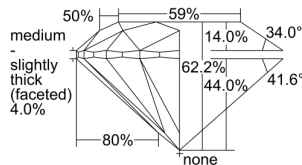

GIA®

FACSIMILE

GIA REPORT

7428835582

Verify this report at GIA.edu

GIA NATURAL DIAMOND DOSSIER®

March 29, 2022

GIA Report Number **7428835582**

Shape and Cutting Style ..... **Round Brilliant**

Measurements ..... **5.18 - 5.20 x 3.23 mm**

GRADING RESULTS

Carat Weight ..... **0.53 carat**

Color Grade ..... **I**

Clarity Grade **S11**

Cut Grade ..... **Excellent**

ADDITIONAL GRADING INFORMATION

Polish ..... **Excellent**

Symmetry ..... **Excellent**

Fluorescence ..... **None**

Clarity Characteristics..... **Crystal, Cloud**

Inscription(s): **GIA 7428835582**

PROPORTIONS

Profile to actual proportions

GRADING SCALES

GIA
COLOR
SCALE

COLORESS	D
	E
	F
	G
NEAR COLORESS	H
	I
	J
FAINI	K
	L
	M
	N
VERY LIGHT	O
	P
	Q
	R
	S
	T
	U
	V
LIGHT	W
	X
	Y
	Z

GIA
CLARITY
SCALE

VERY VERY SLIGHTLY INCLUDED	FLAWLESS
	INTERNALLY FLAWLESS
VERY SLIGHTLY INCLUDED	VVS₁
	VVS₂
SLIGHTLY INCLUDED	VS₁
	VS₂
INCLUDED	S1₁
	S1₂
	I₁
	I₂
	I₃

GIA
CUT
SCALE

EXCELLENT
VERY GOOD
GOOD
FAIR
POOR