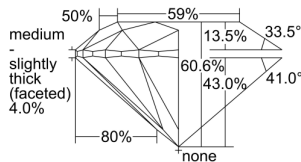

GIA®

FACSIMILE

GIA REPORT

7428837169

Verify this report at GIA.edu

GIA NATURAL DIAMOND DOSSIER®

March 31, 2022

GIA Report Number **7428837169**

Shape and Cutting Style ..... **Round Brilliant**

Measurements ..... **4.10 - 4.13 x 2.50 mm**

GRADING RESULTS

Carat Weight ..... **0.26 carat**

Color Grade ..... **K**

Clarity Grade **VVS1**

Cut Grade ..... **Excellent**

ADDITIONAL GRADING INFORMATION

Polish ..... **Excellent**

Symmetry ..... **Excellent**

Fluorescence ..... **Faint**

Clarity Characteristics..... **Pinpoint, Indented Natural**

Inspection(s): GIA 7428837169

PROPORTIONS

GRADING SCALES

GIA COLOR SCALE

COLOURESS	D
	E
	F
	G
	H
	I
	J
NEAR COLOURESS	K
	L
FAIN	M
	N
	O
	P
	Q
VERY LIGHT	R
	S
	T
	U
	V
	W
	X
	Y
LIGHT	Z

GIA CLARITY SCALE

	FLAWLESS
	INTERNALLY FLAWLESS
VERY VERY SLIGHTLY INCLUDED	VVS₁
	VVS₂
VERY SLIGHTLY INCLUDED	VS₁
	VS₂
SLIGHTLY INCLUDED	SI₁
	SI₂
	I₁
	I₂
INCLUDED	I₃

GIA CUT SCALE

	EXCELLENT
	VERY GOOD
	GOOD
	FAIR
	POOR