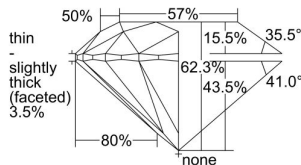

GIA®

FACSIMILE

GIA REPORT 7428876245

Verify this report at GIA.edu

GIA NATURAL DIAMOND DOSSIER®

March 31, 2022
GIA Report Number **7428876245**
Shape and Cutting Style ..... **Round Brilliant**
Measurements ..... **4.27 - 4.31 x 2.67 mm**

GRADING RESULTS

Carat Weight ..... **0.30 carat**
Color Grade ..... **J**
Clarity Grade **S11**
Cut Grade ..... **Excellent**

ADDITIONAL GRADING INFORMATION

Polish ..... **Excellent**
Symmetry ..... **Excellent**
Fluorescence ..... **Medium Blue**
Clarity Characteristics ..... **Crystal**
Inscription(s): **GIA 7428876245**

PROPORTIONS

GRADING SCALES

GIA COLOR SCALE

COLORED	D
	E
	F
	G
	H
	I
	J
NEAR COLORLESS	K
	L
	M
Faint	N
	O
	P
	Q
	R
	S
	T
	U
	V
	W
	X
	Y
Light	Z

GIA CLARITY SCALE

FLAWLESS	VERY VERY SLIGHTLY INCLUDED	VVS₁	VVS₂	VS₁	VS₂	S1₁	S1₂	I₁	I₂	I₃	
											FLAWLESS
INTERNALLY FLAWLESS	VERY SLIGHTLY INCLUDED										

GIA CUT SCALE

EXCELLENT
VERY GOOD
GOOD
FAIR
POOR