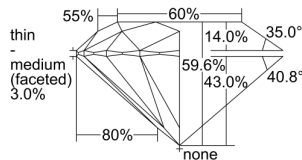

GIA®

FACSIMILE

GIA REPORT

7428962882

Verify this report at GIA.edu

GIA NATURAL DIAMOND DOSSIER®

April 18, 2022
GIA Report Number **7428962882**
Shape and Cutting Style ..... **Round Brilliant**
Measurements ..... **4.33 - 4.38 x 2.60 mm**

GRADING RESULTS

Carat Weight ..... **0.30 carat**
Color Grade ..... **I**
Clarity Grade **S11**
Cut Grade ..... **Excellent**

ADDITIONAL GRADING INFORMATION

Polish ..... **Very Good**
Symmetry ..... **Very Good**
Fluorescence ..... **Faint**
Clarity Characteristics ..... **Cloud**
Inscription(s): **GIA 7428962882**

PROPORTIONS

Profile to actual proportions

GRADING SCALES

GIA COLOR SCALE	GIA CLARITY SCALE	GIA CUT SCALE	
D	FLAWLESS	EXCELLENT	
E	INTERNALLY FLAWLESS		
F		VVS₁	VERY GOOD
G	VVS₂		
H	VS₁	GOOD	
I	VS₂		
J	S1₁	FAIR	
K	S1₂		
L	I₁	POOR	
M	I₂		
N	I₃		
O			
P			
Q			
R			
S			
T			
U			
V			
W			
X			
Y			
Z